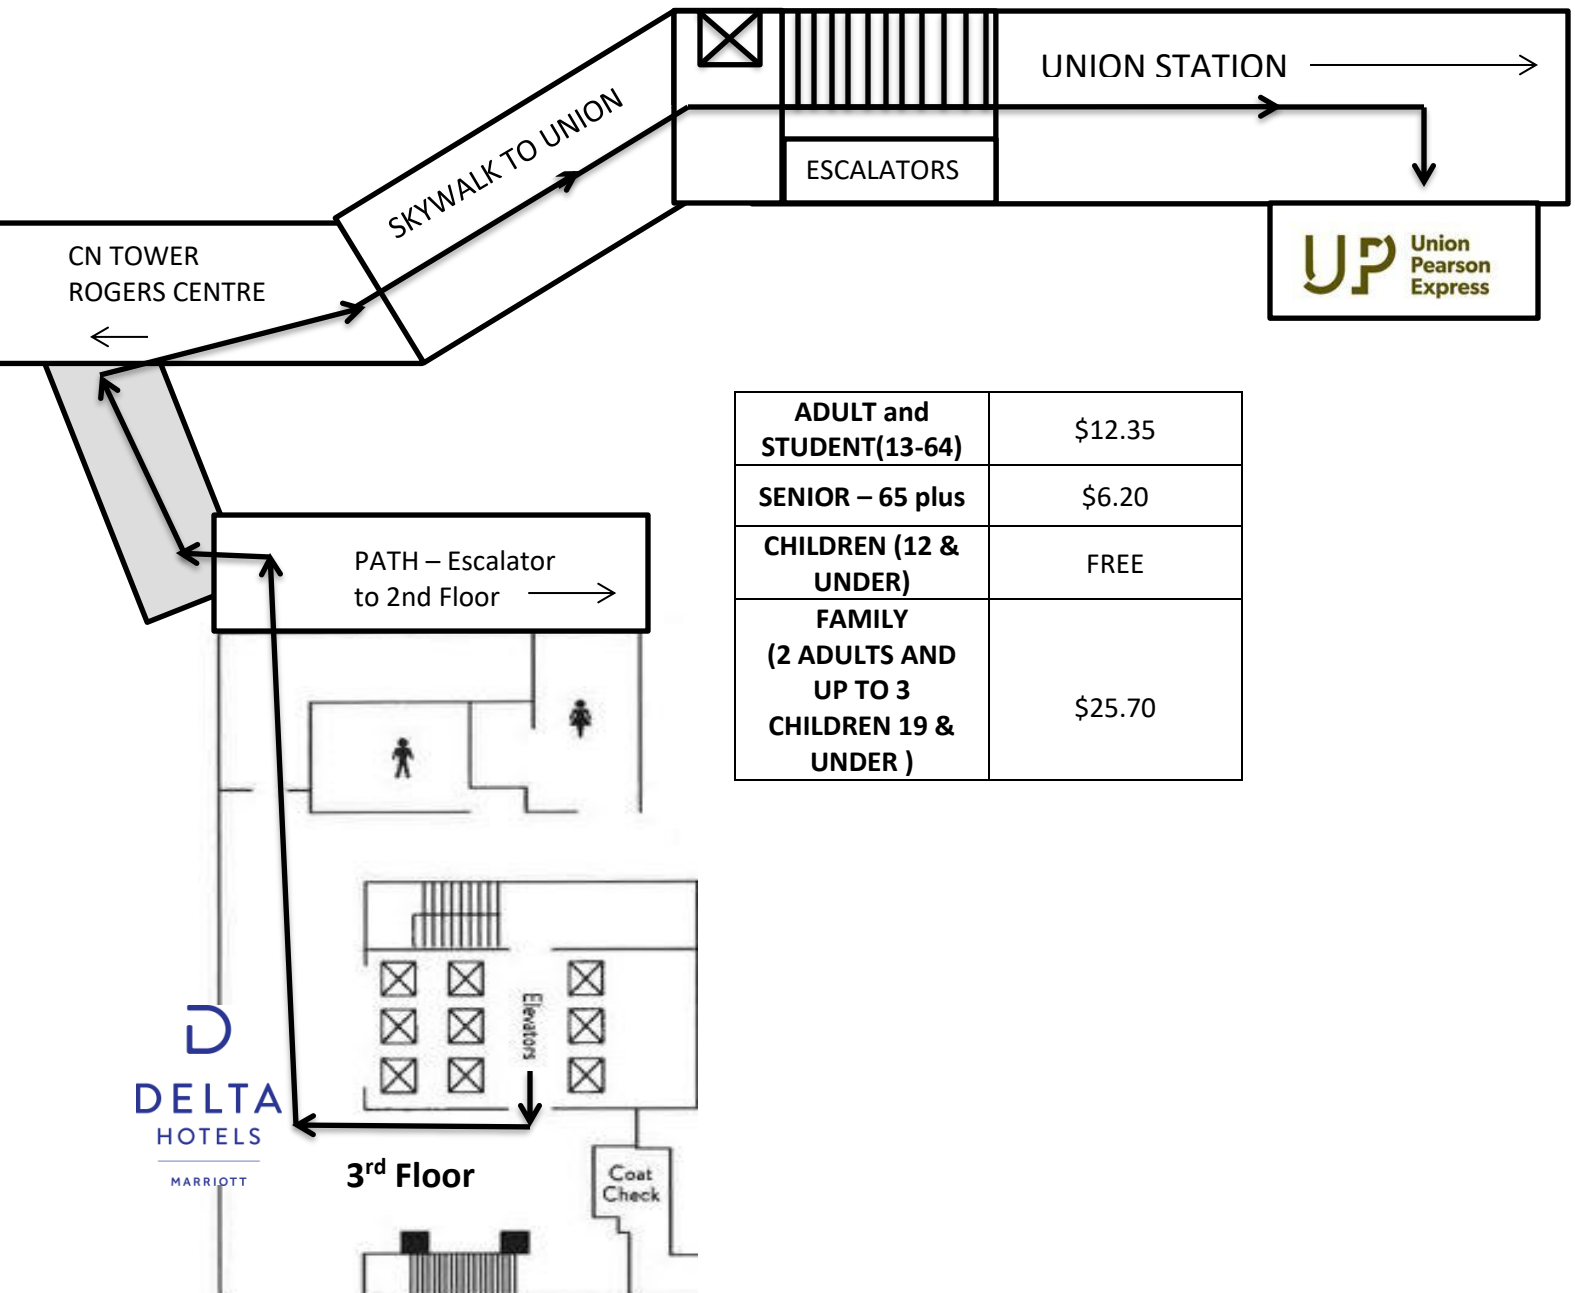

1. From the hotel lobby take the parking/meeting elevators around the corner from the hotel elevators in CHAR No5 to the 3rd Floor.
2. Turn right out of the elevators towards the PATH Skywalk doors. Walk into the skywalk and turn right towards Union Station.
3. You will walk across the rail tracks on the Skywalk and into a large glassed in atrium where you will take the stairs, elevator or escalator down. The Union Pearson Express will be on your right, half way down the hall.

Distance: 300m / 1000ft

Total walk time: 5-10 minutes

ADULT and STUDENT(13-64)	\$12.35
SENIOR – 65 plus	\$6.20
CHILDREN (12 & UNDER)	FREE
FAMILY (2 ADULTS AND UP TO 3 CHILDREN 19 & UNDER)	\$25.70